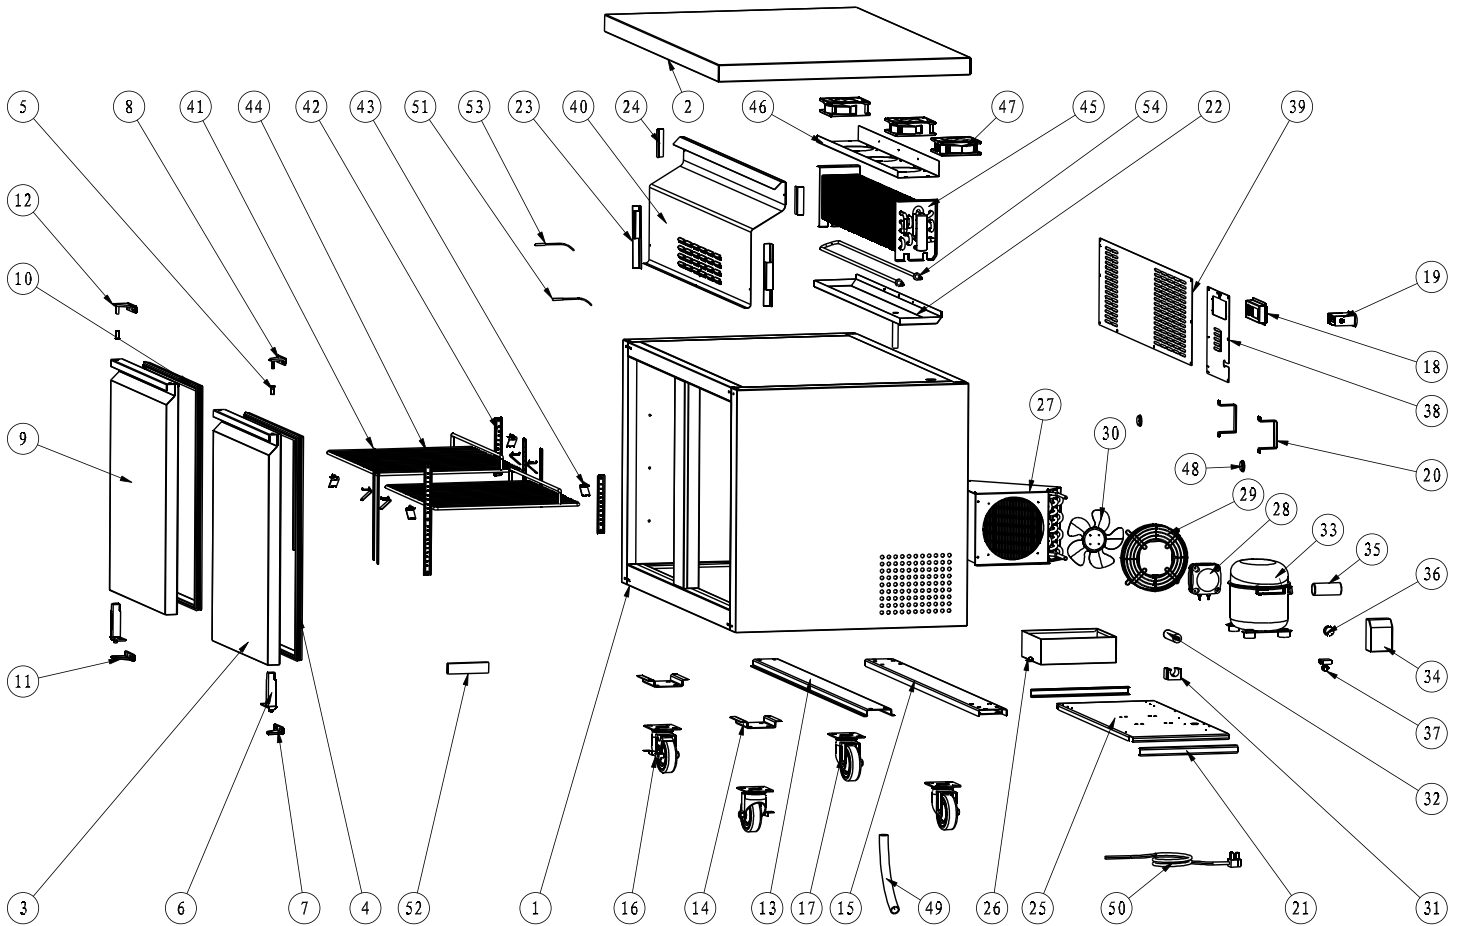

Parts Breakdown

Model **FR-CN-1524-HC** 59092

Parts Breakdown

Model FR-CN-1524-HC 59092

Item No.	Description	Position	Item No.	Description	Position	Item No.	Description	Position
AM717	Cabinet for 50092	1	AI322	Thermostat for 50092	19	AM723	Evaporator Cover for 50092	40
AN078	Top Board for 50092	2	AF080	Stand Off Bracket for 50092	20	AF090	K Strip-3 Holes for 50092	41
AM718	Right Door for 50092	3	AF085	Compressor Unit Track for 50092	21	AF089	K Strip-2 Holes for 50092	42
AB363	Gasket 720 x 635mm for 50092	4, 10	AM711	Inner Drain Pan for 50092	22	26884	K Clip for 50092	43
AA388	Axis Cover for 50092	5	AF738	Evaporator Cover Sticker for 50092	23	AB388	Shelf for 50092	44
AI945	Spring Hinge Board for 50092	6	AF106	Compressor Unit Installation Board for 50092	25	AB221	Evaporator for 50092	45
AA360	Bottom Left Hinge for 50092	7	AA874	Outer Drain Pan for 50092	26	AM724	Fan Motor Installation Board for 50092	46
AF070	Upper Right Hinge for 50092	8	AA709	Condenser for 50092	27	AA128	Condenser Fan Motor for 50092	47
AM719	Left Door for 50092	9	AM720	Condenser Fan Motor for 50092	28	AB169	Foaming Hole Cover for 50092	48
61468	Left Bottom Hinge for 50092	11	AL933	Condenser Fan Cover for 50092	29	AA133	Drain Hose for 50092	49
AB200	Upper Left Hinge for 50092	12	AI391	Blade of Condenser Fan Motor for 50092	30	AA135	Power Cord for 50092	50
AM709	Castor Support B for 50092	13	AB595	Filter Fixer for 50092	31	AA379	Temperature Probe for 50092	51
AF734	Castor Support C for 50092	14	AI968	Filter for 50092	32	AA596	Thermometer for 50092	52
AM710	Castor Support A for 50092	15	AJ150	Compressor for 50092	33	AB084	Evaporator Temperature Sensor for 50092	53
26246	Caster with Brake for 50092	16	AM721	Compressor Starting Kit for 50092	34 - 37	AM178	Defrost Heater for 50092	54
26247	Caster without Brake for 50092	17	AM713	Back Grill Metalfrio for 50092	38			
AB320	Thermostat Installation Board for 50092	18	AM722	Back Grill for 50092	39			